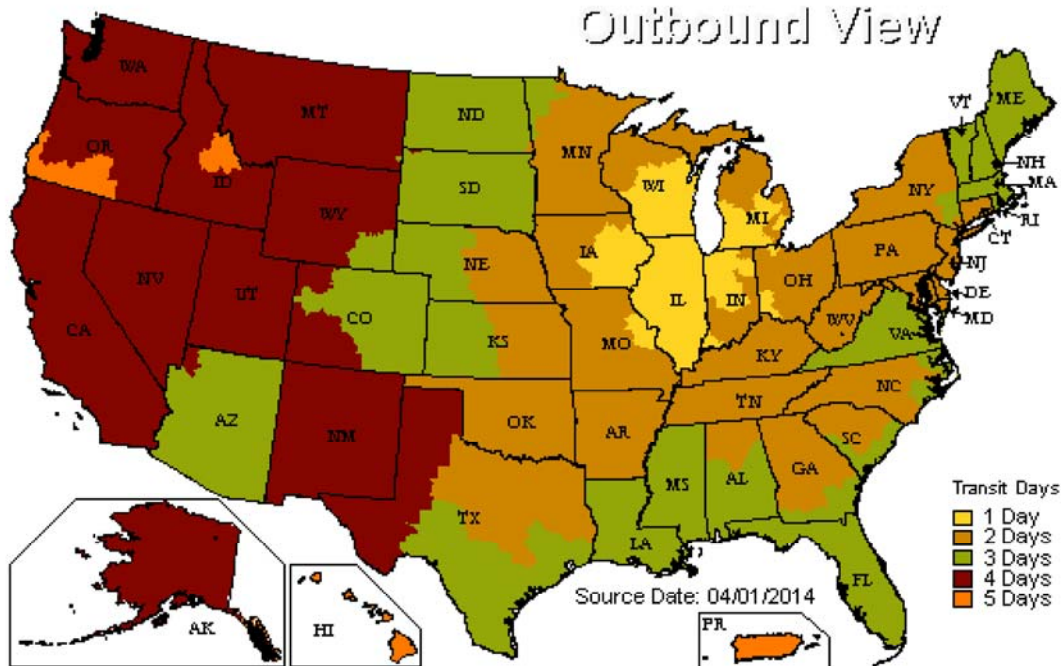

U.S. Ground Map Results

Business days in transit from: RIVER FOREST, IL 60305

Service Map colors may vary due to differences in hardware and software. This map is a general representation of UPS Ground transit times. For service availability and to calculate the delivery time for a package shipped between a specific origin and destination worldwide, select **Calculate Time & Cost** in the **Shipping** tab.